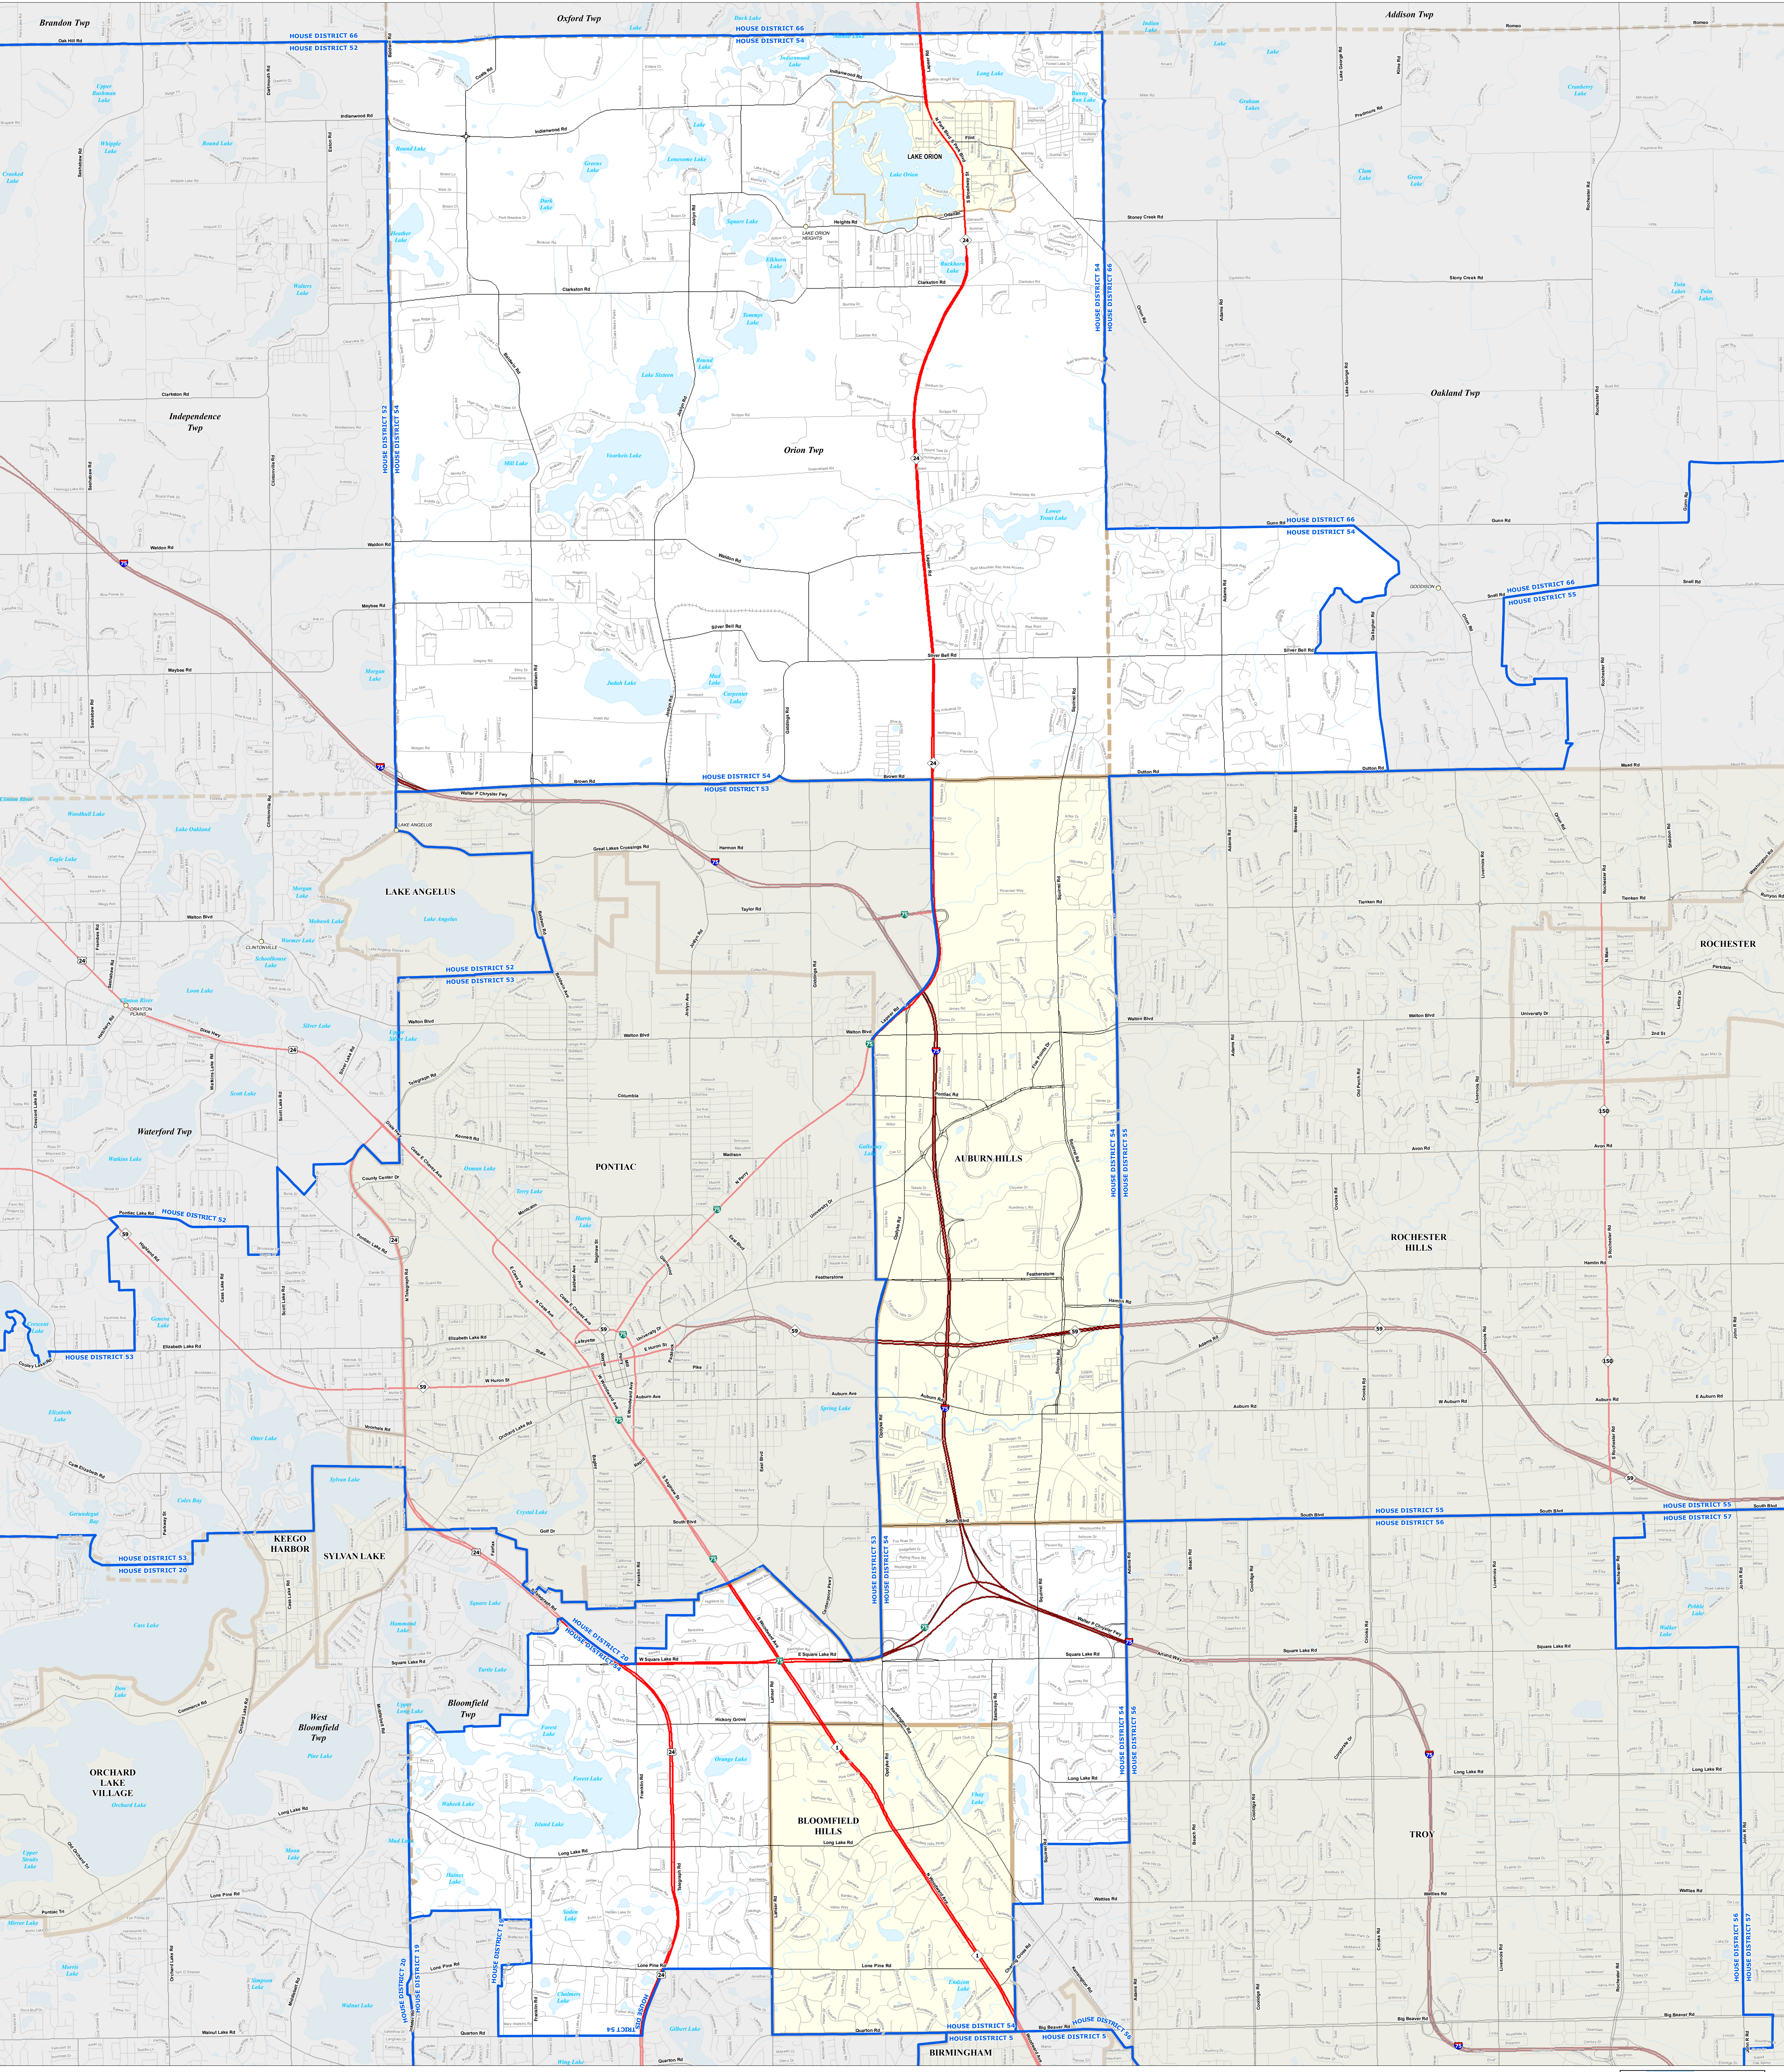

MICHIGAN STATE HOUSE DISTRICT 54

2021 Apportionment Plan

Legend	
	House District
	Township
	Freeway
	Railroad
	City
	County
	Highway
	Water Feature
	Village
	State
	Primary Road
	River, Stream, or Drain
	Unincorporated Place
	Local Road